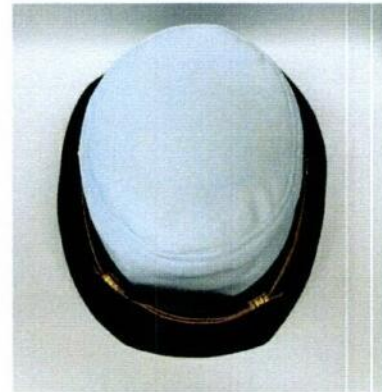

ITEM 35 - 42	HAT SERVICE FEMALE WHITE OFFICER (LEFTENAN) SIZE: 21 - 01 EA SIZE: 21 ½ - 02 EA SIZE: 21 ¾ - 01 EA SIZE: 21 ¼ - 02 EA SIZE: 22 - 02 EA SIZE: 22 ½ - 02 EA SIZE: 22 ¾ - 01 EA SIZE: 22 ¼ - 01 EA
---------------------	--

FRONT VIEW

SIDE VIEW

TOP VIEW

Hat Service Female White Officer comes with 3 materials attached on the hat. Refer below:

Gold Chin Strap

White Hat Cover