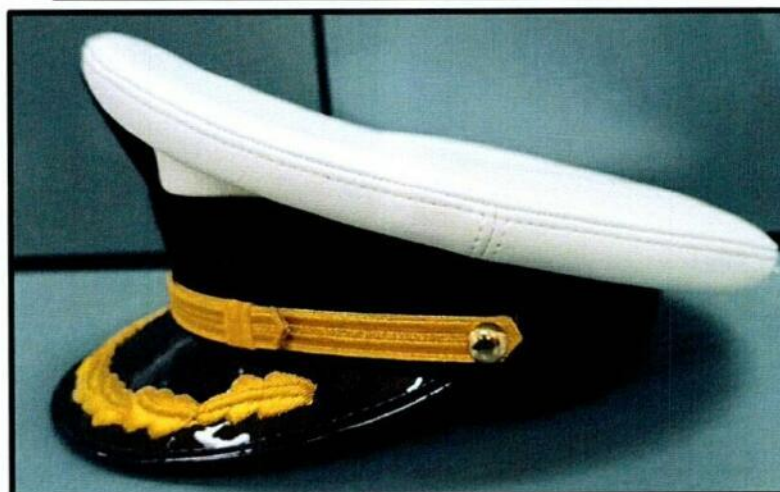

Ministry of Defence

Project Title: **PEMBELIAN PEAK CAP RMN WHITE & HAT SERVICE FEMALE OFFICER UNTUK KEGUNAAN PEGAWAI-PEGAWAI LELAKI & WANITA TENTERA LAUT DIRAJA BRUNEI**

Project Ref: **MINDEF/DFA/FY2026/GCAU/TL/TA/6009**

ITEM 7-12	PEAK CAP RMN WHITE KOMANDER SIZE : 6 ³/₄ - 05 EA SIZE : 6 ⁵/₈ - 05 EA SIZE: 6 ⁷/₈ - 05 EA SIZE : 7 - 05 EA SIZE : 7 ¹/₂ - 05 EA SIZE : 7 ¹/₄ - 05 EA

FRONT

SIDE

Features:

Visor cap features with a gold chinstrap, interior leather headband and gold metal buttons. The top is covered in white leather or white vinyl cover. The front cap has gold oakleaf peak (1 row)