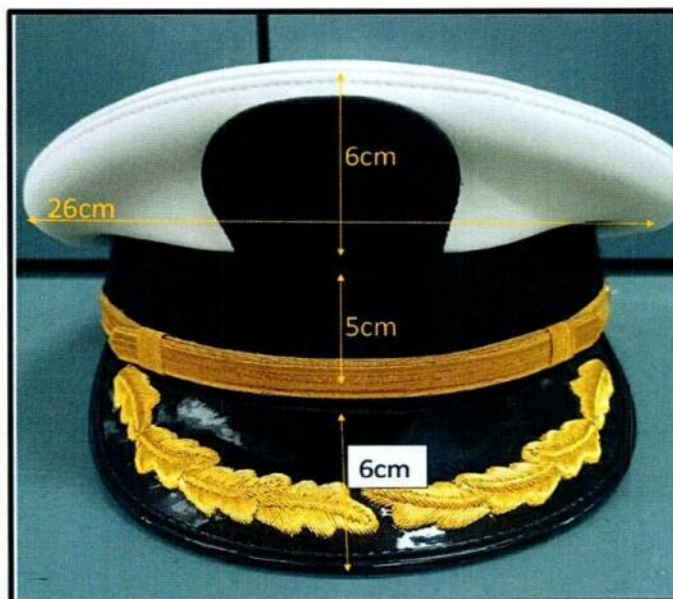

Ministry of Defence

Project Title: **PEMBELIAN PEAK CAP RMN WHITE & HAT SERVICE FEMALE OFFICER UNTUK KEGUNAAN PEGAWAI-PEGAWAI LELAKI & WANITA TENTERA LAUT DIRAJA BRUNEI**

Project Ref: **MINDEF/DFA/FY2026/GCAU/TL/TA/6009**

ITEM 7-12	PEAK CAP RMN WHITE KOMANDER SIZE : 6 ³/₄ - 05 EA SIZE : 6 ⁵/₈ - 05 EA SIZE: 6 ⁷/₈ - 05 EA SIZE : 7 - 05 EA SIZE : 7 ¹/₂ - 05 EA SIZE : 7 ¹/₄ - 05 EA

FRONT