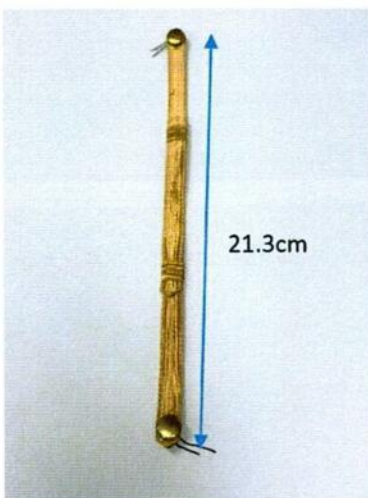

ITEM 35 - 42	HAT SERVICE FEMALE WHITE OFFICER (LEFTENAN) SIZE: 21 - 01 EA SIZE: 21 ½ - 02 EA SIZE: 21 ¾ - 01 EA SIZE: 21 ¼ - 02 EA SIZE: 22 - 02 EA SIZE: 22 ½ - 02 EA SIZE: 22 ¾ - 01 EA SIZE: 22 ¼ - 01 EA
---------------------	--

FRONT VIEW

SIDE VIEW

TOP VIEW

Hat Service Female White Officer comes with 3 materials attached on the hat. Refer below:

Gold Chin Strap

White Hat Cover